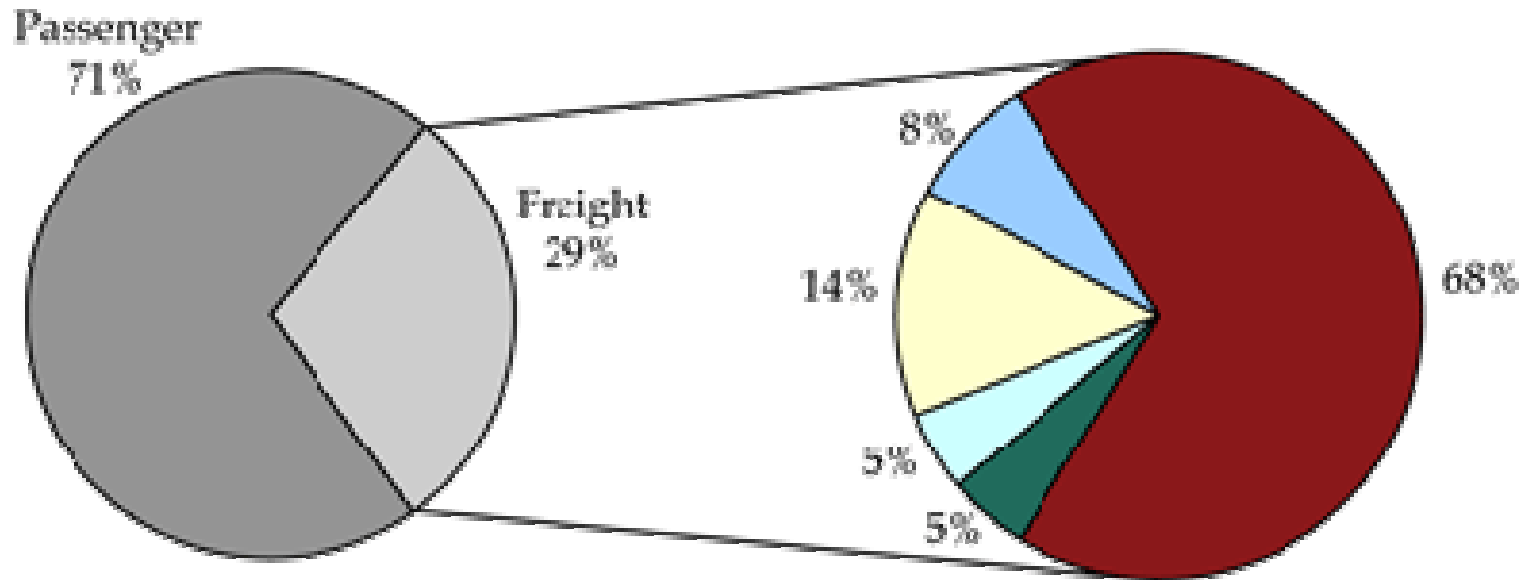

JAN - SEP 2014

TOTAL EXPORTS: RM569.66 billion

(increased 8.6% from Jan - Sep 2013)

Malaysia's Export Partner

Transportation Sector

All Transportation

Freight Transportation

Shipping by Air Cargo