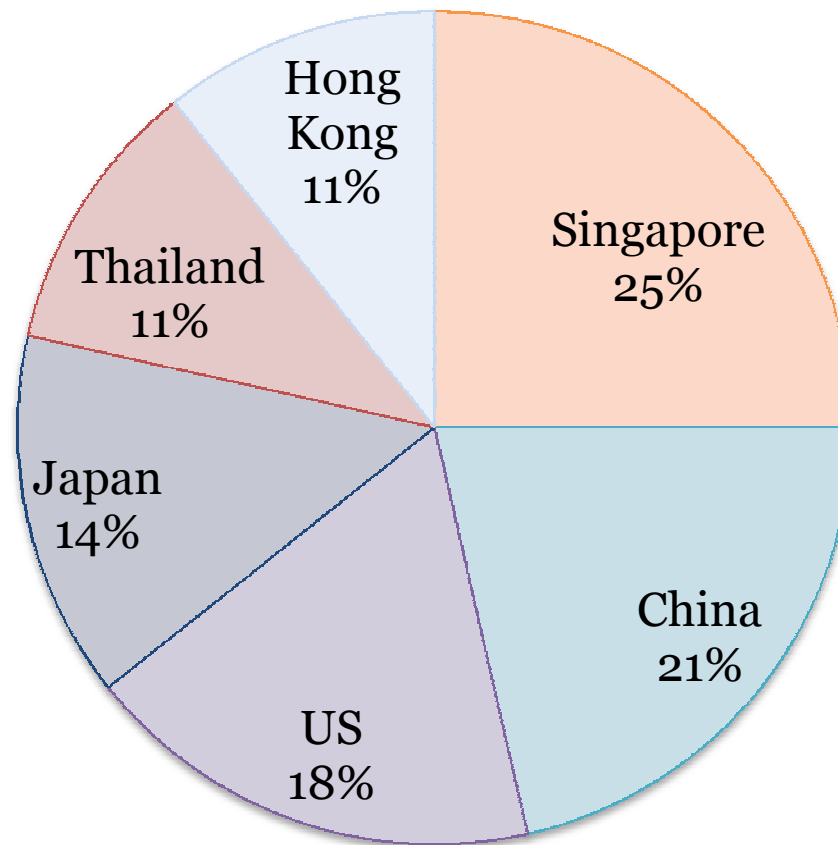

Malaysia's Export Partner