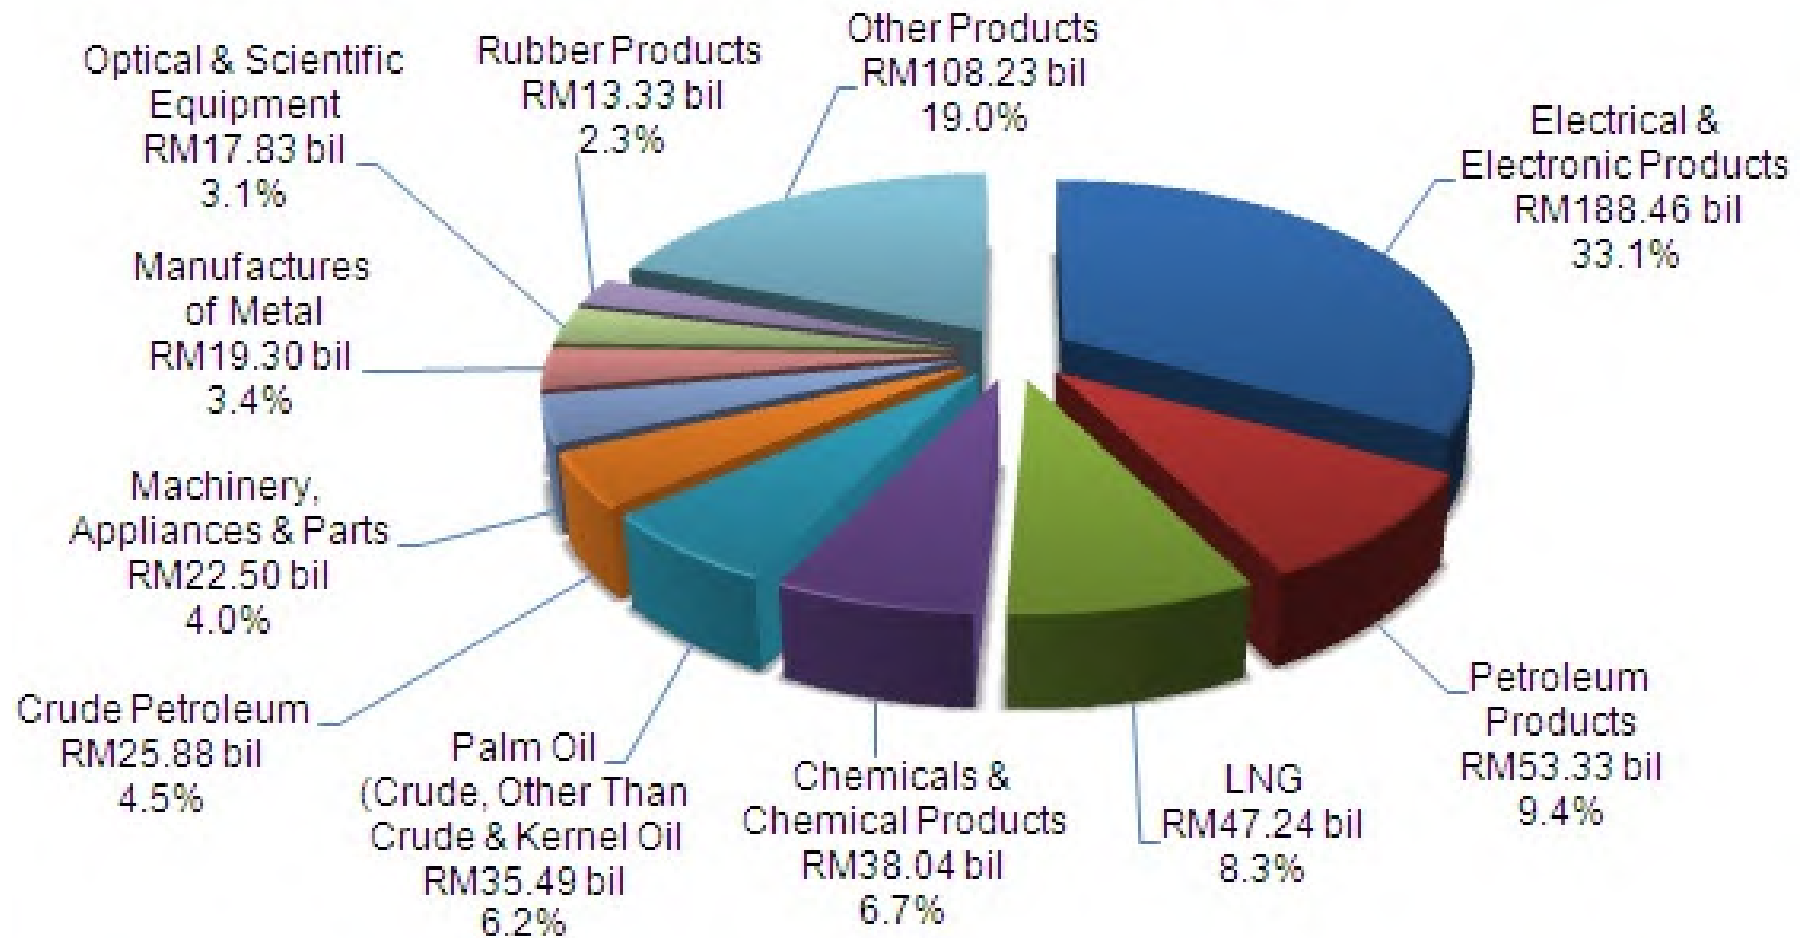

Exchange rate [MYR = USD]

- 3.49598 **MYR** = 1.00 **USD**
(9/12/14)

ISO Code

- MY

Time Zone

- UTC +8 (summer)

International Airports in Malaysia

- Kuala Lumpur International Airport (KLIA) [**KUL**]
- Senai International Airport [**JHB**]
- Malacca International Airport [**MKZ**]
- Langkawi International Airport [**LGK**]
- Penang International Airport [**PEN**]
- Kota Kinabalu International Airport [**BKI**]
- Kuching International Airport [**KCH**]

JAN - SEP 2014

TOTAL EXPORTS: RM569.66 billion

(increased 8.6% from Jan - Sep 2013)

Malaysia's Export Partner

Transportation Sector

All Transportation

Freight Transportation

Shipping by Air Cargo